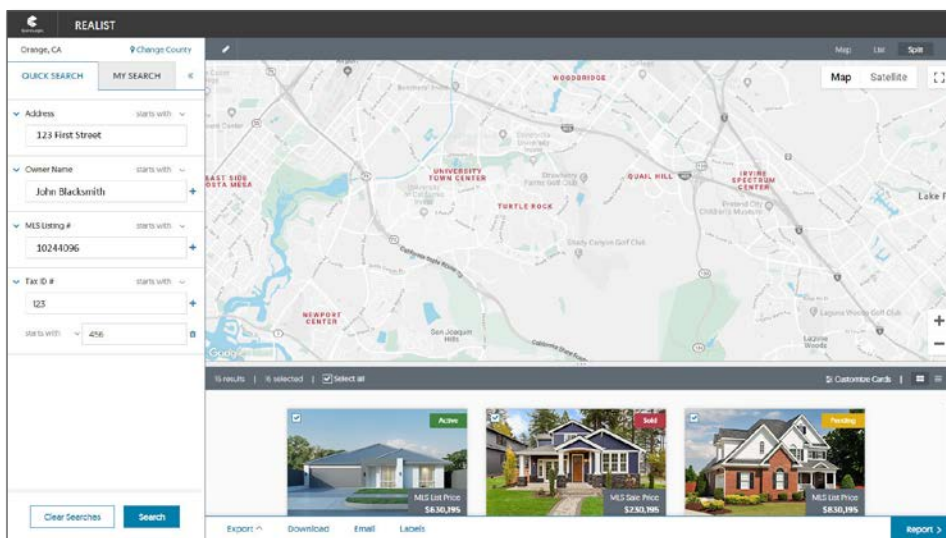

Transforming raw data into meaningful info for your business

Powerful sales and marketing tools for MLS members

- Advanced searching, mapping, analysis, and reporting
- Professional reports (property detail, comparables, neighborhood profile, market statistics, flood maps, and more)
- RealAVM™ Live Automated Valuation Model (AVM) refreshed weekly
- Conduct map-based search for properties by drawing custom boundaries
- Print mailing labels directly from search
- Export opportunities data for mail merge and statistical analysis

Realist Activity

Millions per Month

Thousands per Month

Features*

- Property ownership
- Location information
- Assessment and tax history
- Property characteristics
- MLS information and photos
- Last market sale and sales history
- Owner transfer history
- Robust sales history
- Enhanced mortgage history
- Foreclosure and REO data
- Automated valuation models
- Current market trends
- Parcel map, city, zip code, and custom MLS boundaries
- Aerial and birds eye imagery
- Flood maps
- Thematic maps depicting trend layers
- Seismic maps
- Plat maps
- Building permits
- Community demographics
- School ratings
- Area businesses and services
- Building sketches
- Document images for recorded documents
- School zones
- And more!

* Features are subject to availability based on your Realist configuration.

New modern Realist user interface coming soon!

For more information, visit corelogic.com/realestate.