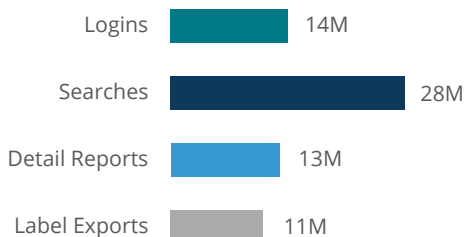

Realist Activity

Millions per Month