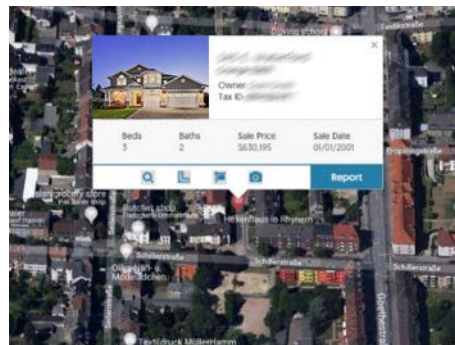

Realist®

Property intelligence for your MLS

Realist® from CoreLogic® is a public-record database that seamlessly integrates with your MLS system, allowing your members to quickly research properties and listings, assess market conditions and trends, value homes, identify comparable sales, market to buyers and sellers, and create custom exports. Realist enhances the capabilities of your MLS system, giving your members the insights necessary to understand the market, identify opportunities, and take decisive action.

Transforming raw data into meaningful info for your business

Powerful sales and marketing tools for MLS members

- Advanced searching, mapping, analysis, and reporting
- Professional reports (property detail, comparables, neighborhood profile, market statistics, flood maps, and more)
- RealAVM™ Live Automated Valuation Model (AVM) refreshed weekly
- Conduct map-based search for properties by drawing custom boundaries
- Print mailing labels directly from search
- Export opportunities data for mail merge and statistical analysis